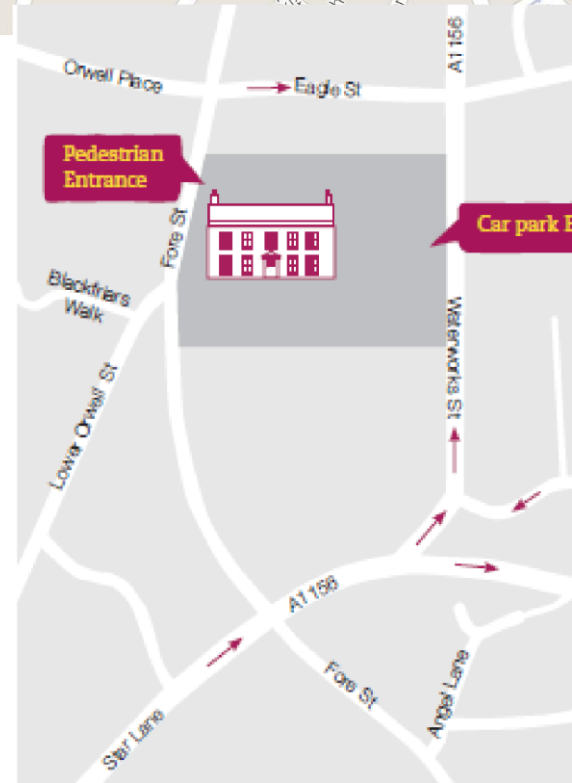

# Co-op Education Centre, 11 Fore Street, Ipswich, Suffolk IP4 1JW

[www.eastofengland.coop](http://www.eastofengland.coop)

→ One way traffic

**FREE PARKING**  
**AT REAR OF BUILDING**  
**OFF WATERWORKS ST**  
**SAT NAV LOCATION**  
**IP4 1JG**